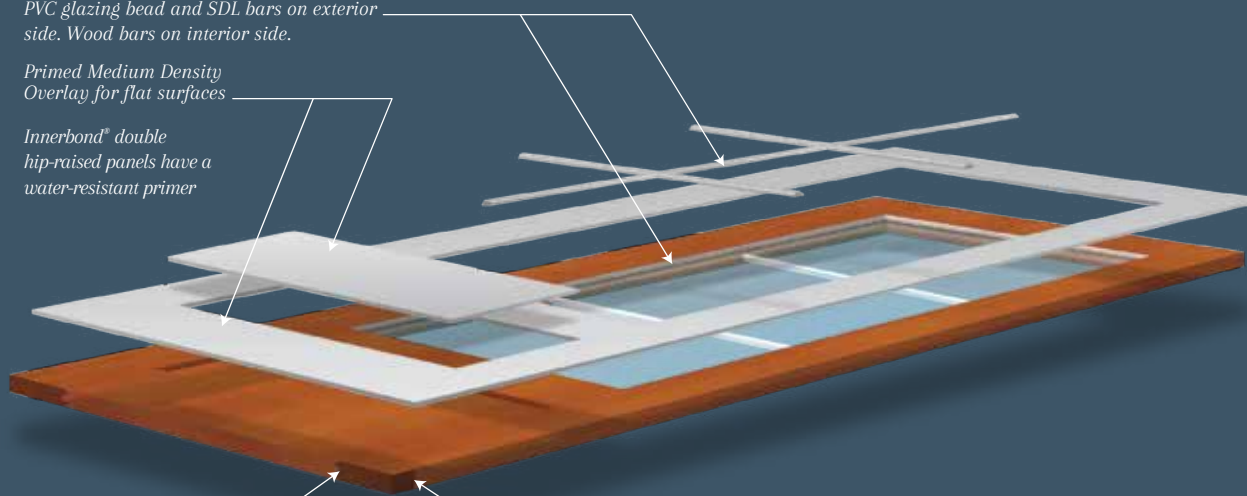

WEATHER SEAL™ PROCESS

Entire stile-and-rail joints coated and bonded to decrease the possibility of water infiltration

ULTRABLOCK® TECHNOLOGY

Composite block material finger-jointed into the bottom of the stiles

ULTRABLOCK® TECHNOLOGY

A long time favorite of Simpson's most discriminating customers, UltraBlock® technology adds a water-resistant composite block in the bottom of the door stiles, where water infiltration can occur in a tough exposure. Our exclusive Weather Seal™ process provides additional protection against moisture penetrating the bottom rail. It's our answer to the galoshes you splashed around in as a kid.