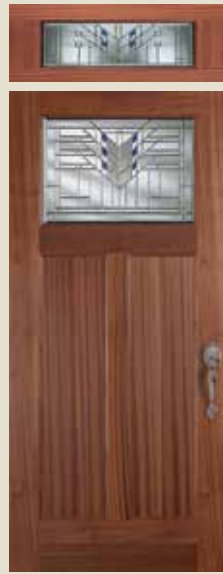

VIEW ENTIRE **CRAFTSMAN COLLECTION**
simpsondoor.com/craftsman

SOLANO® III

6881 door, 6171 sidelight, 9541 dentil shelf, shown in Douglas fir

SOLANO® III

6881 door, 6174 sidelight, 6787 transom, 9541 dentil shelf with black caming and optional shaker sticking. Privacy Rating 5.