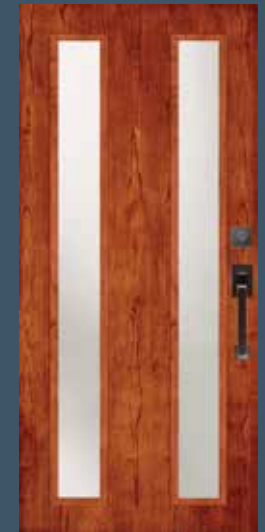

49909
Shown in cherry

DOOR OPTIONS INCLUDE (SEE SIMPSONDOOR.COM/OPTIONS):