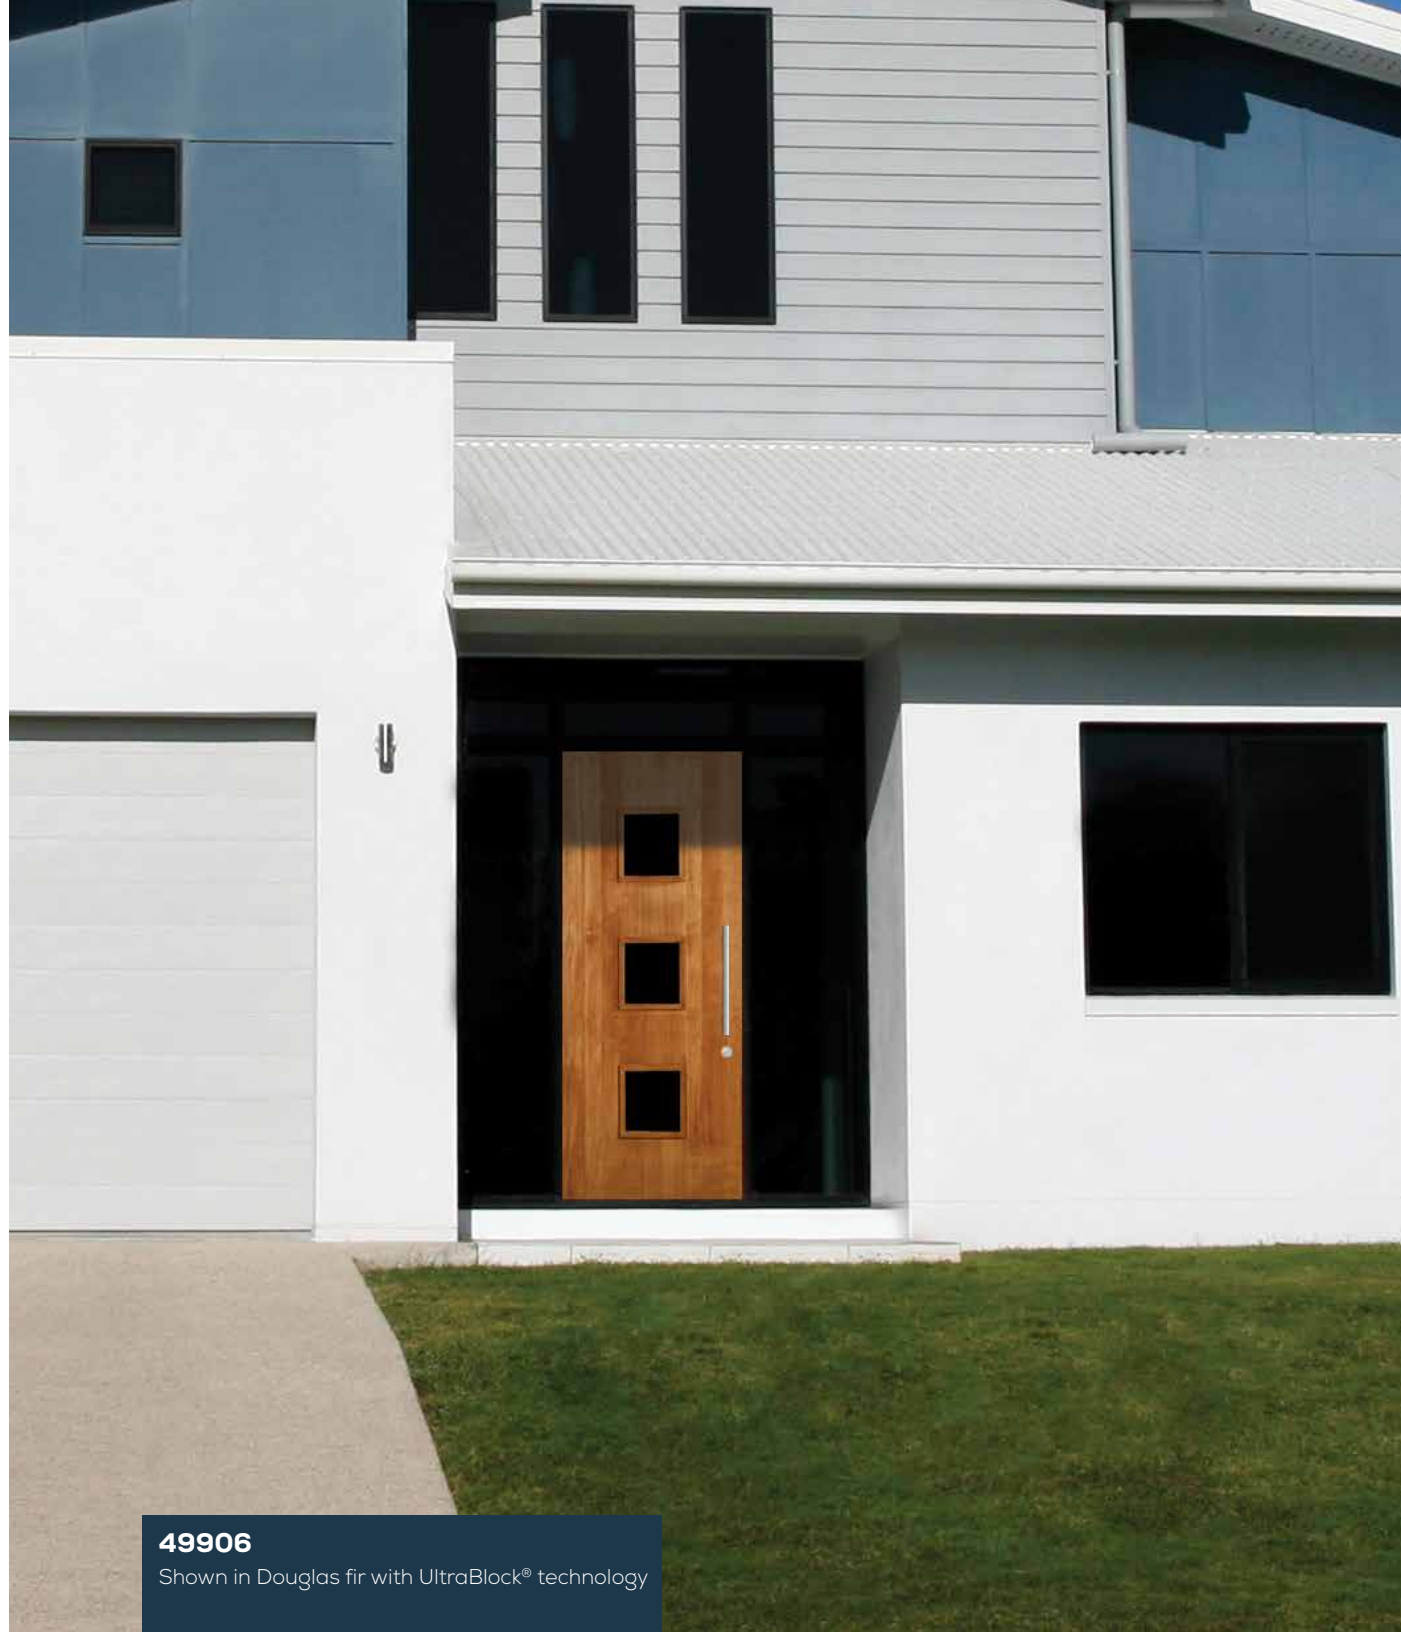

CONTEMPORARY EXTERIOR DOORS

Like the trees we use in our handcrafted wood products, contemporary design is living, adapting and ever changing. We are proud to offer this collection of Contemporary Doors that draws the best of modern design into the Simpson heritage. Enjoy clean lines, uncluttered looks and distinctive styles, all with the quality and craftsmanship you expect from us. So embrace the bold architectural features of modernism without sacrificing the warmth and durability of wood.

VIEW ALL **CONTEMPORARY EXTERIOR DOORS**
simpsondoor.com/contemporary

49906

Shown in Douglas fir with UltraBlock® technology