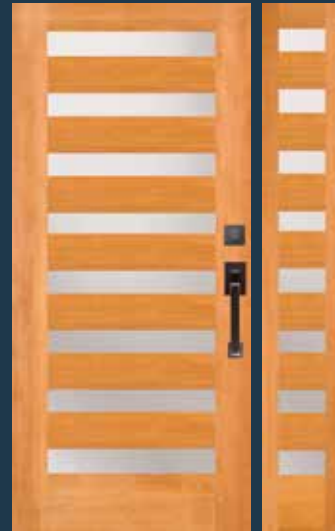

7408 IG
with 7818 sidelight and optional
shaker sticking