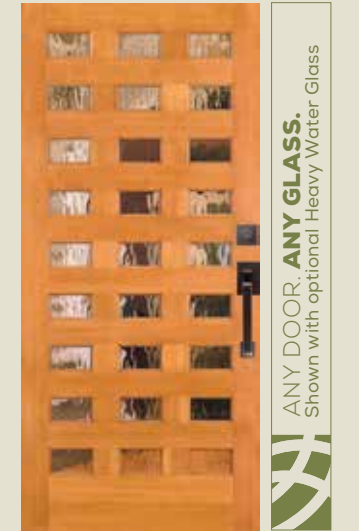

7427 IG
with optional heavy
water glass.
Privacy Rating 4.

ANY DOOR. **ANY GLASS.**
Shown with optional Heavy Water Glass