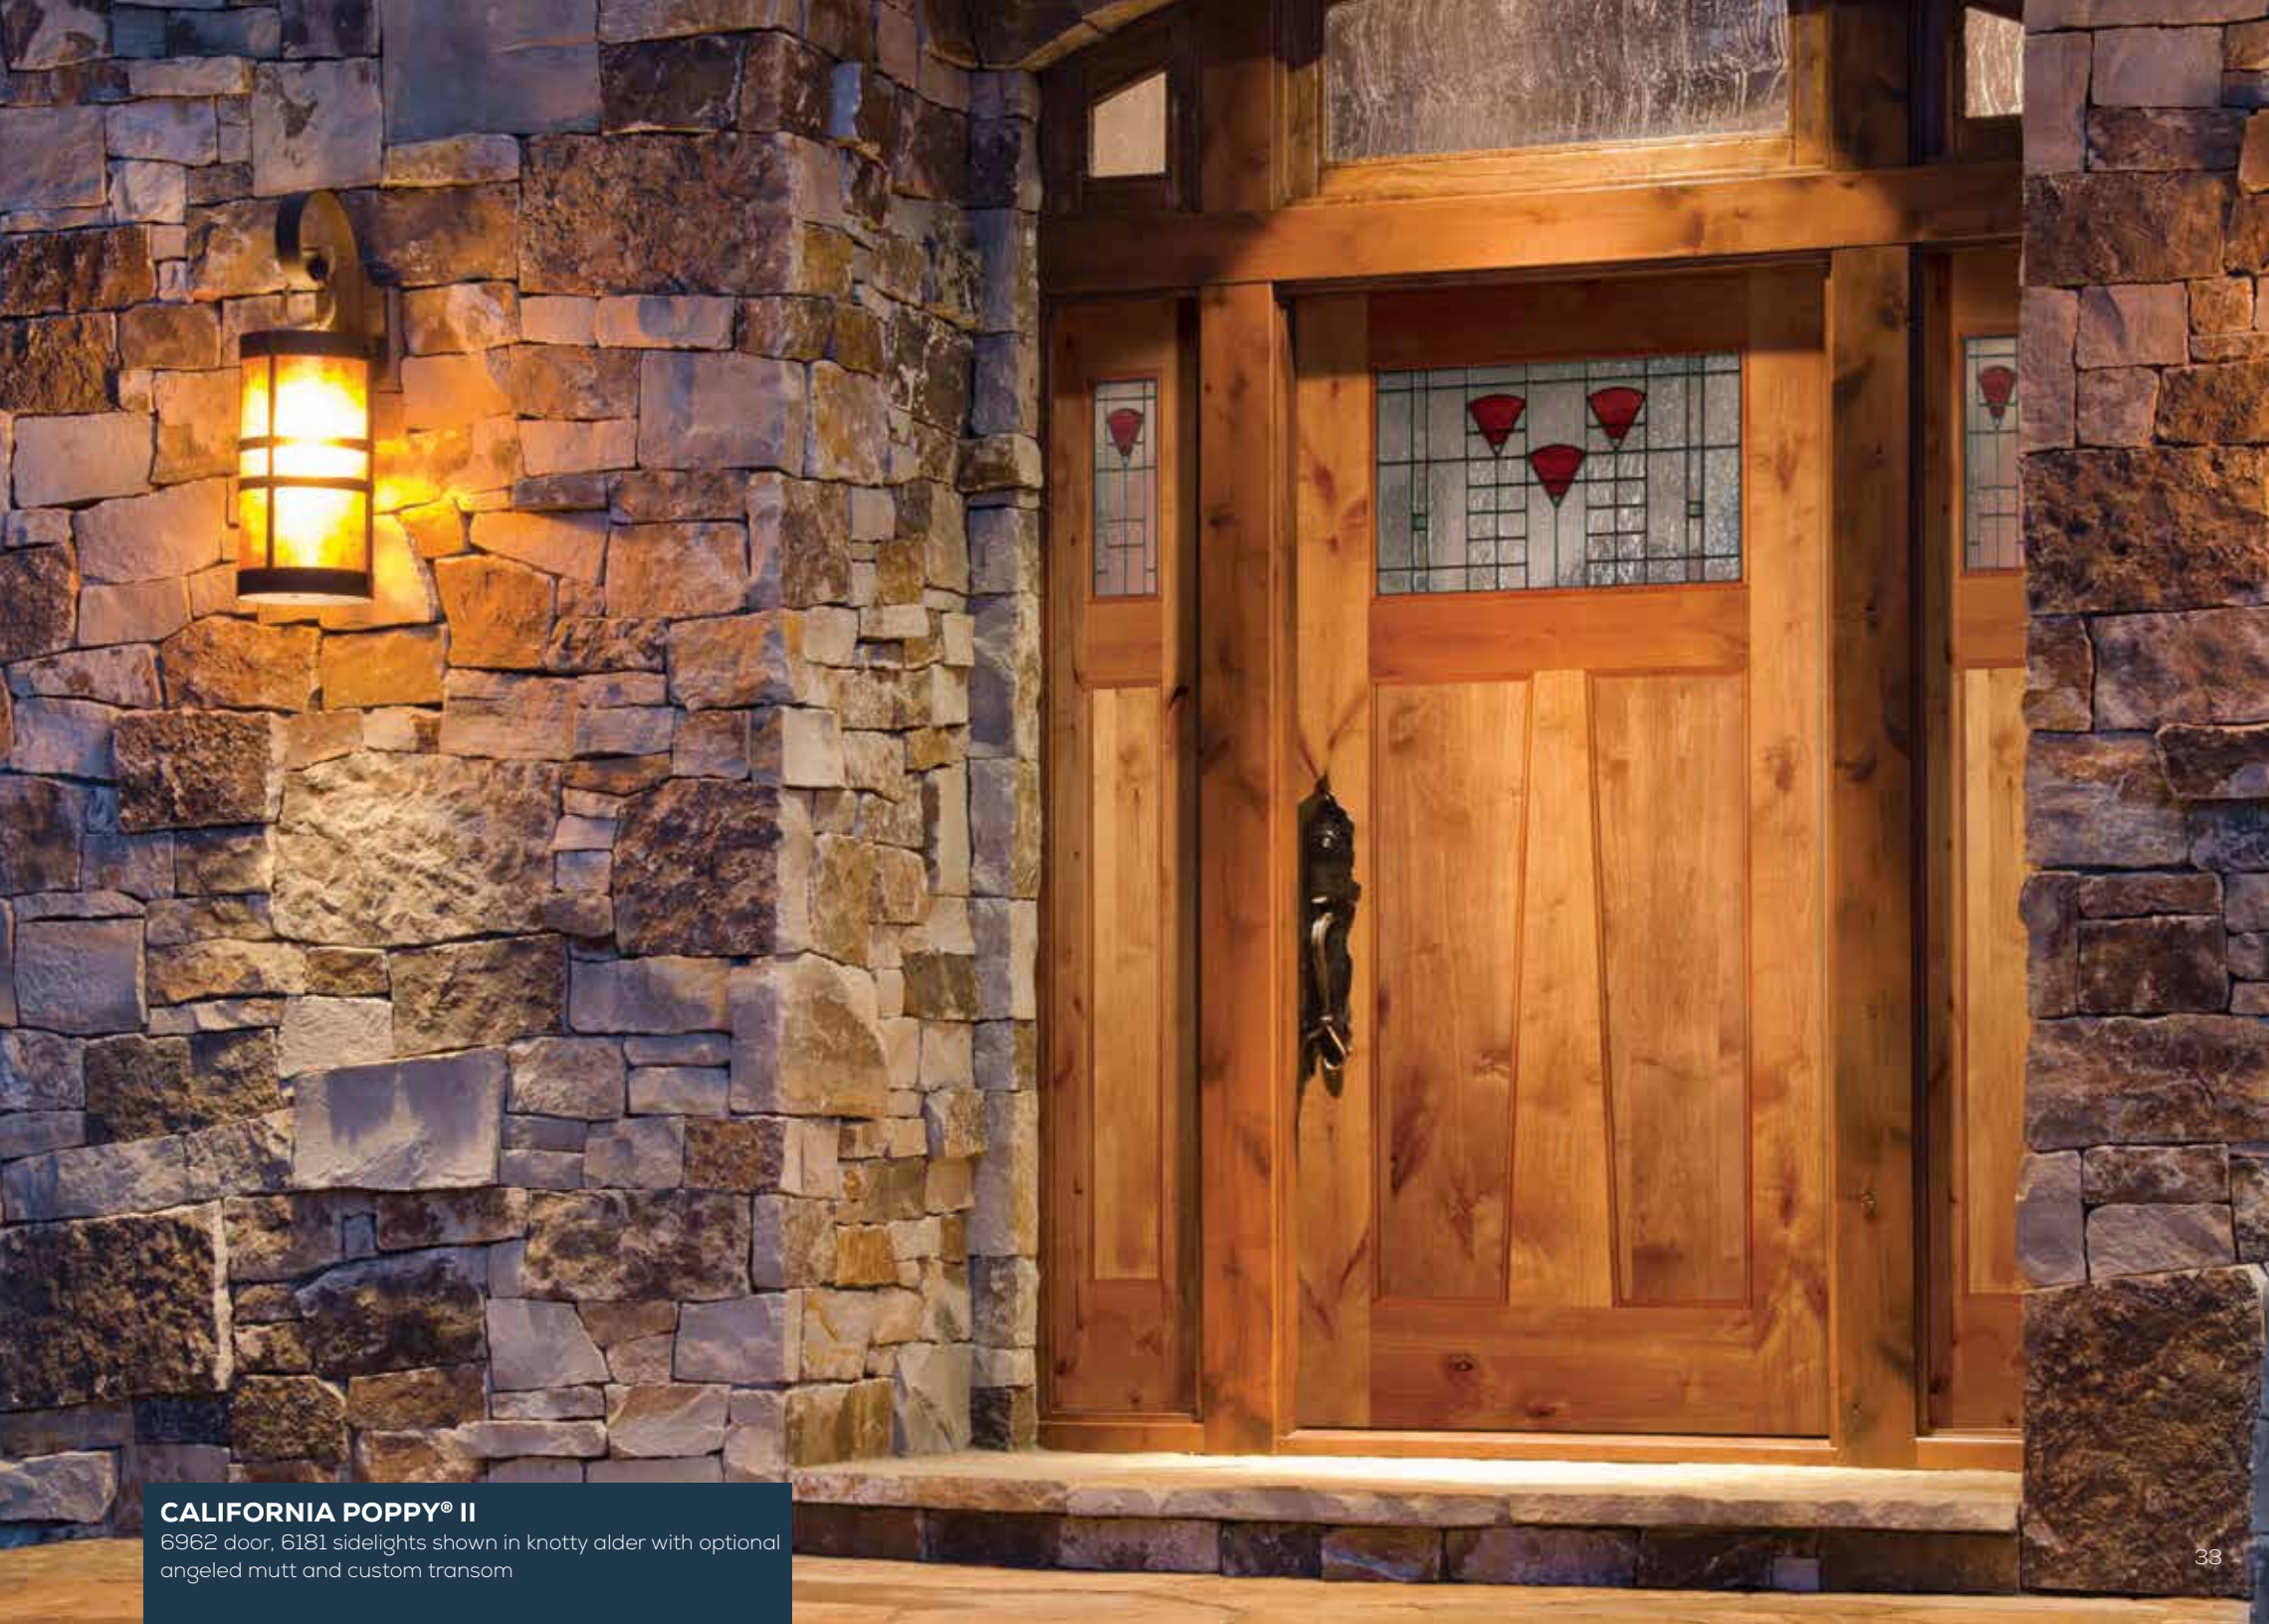

CALIFORNIA POPPY® II

6962 door, 6181 sidelights shown in knotty alder with optional angled mutt and custom transom