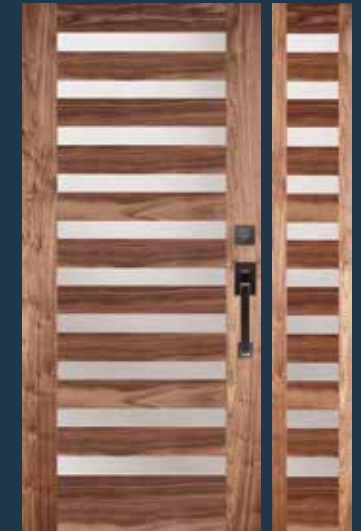

7410 IG
Shown in walnut with
7810 sidelight and
optional shaker sticking