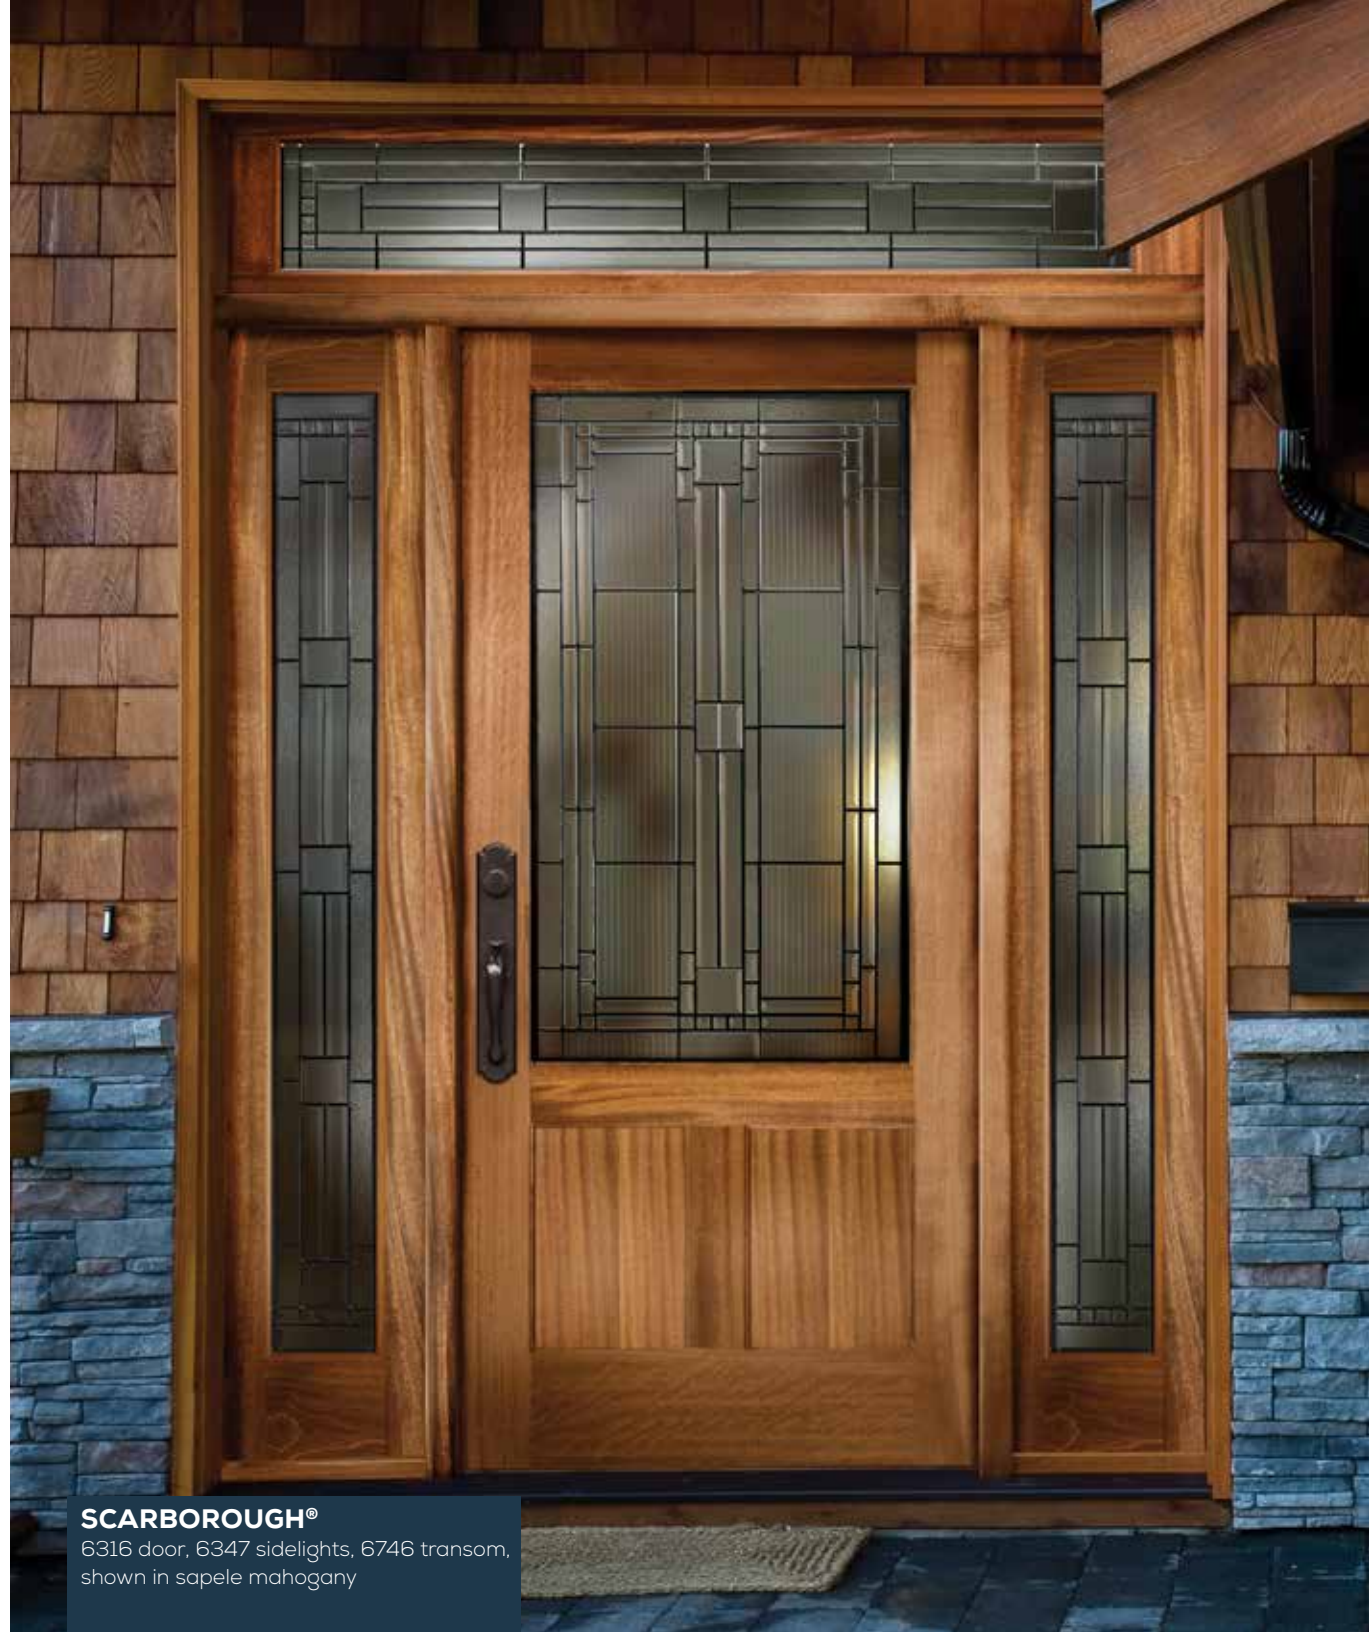

VIEW ENTIRE **BUILDER'S ADVANTAGE SERIES**
simpsondoor.com/buildersadvantage

SCARBOROUGH®

6316 door, 6347 sidelights, 6746 transom,
shown in sapele mahogany

SCARBOROUGH®

6316 door, 6347 sidelight with black caming and optional shaker sticking. Privacy Rating 7.