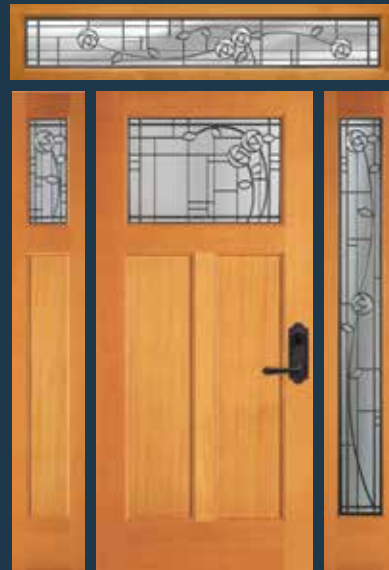

FOUR SQUARE® II

6961* door, 6179* (left) and 6176* (right) sidelights, 6786* transom with black caming. Privacy Rating 5.