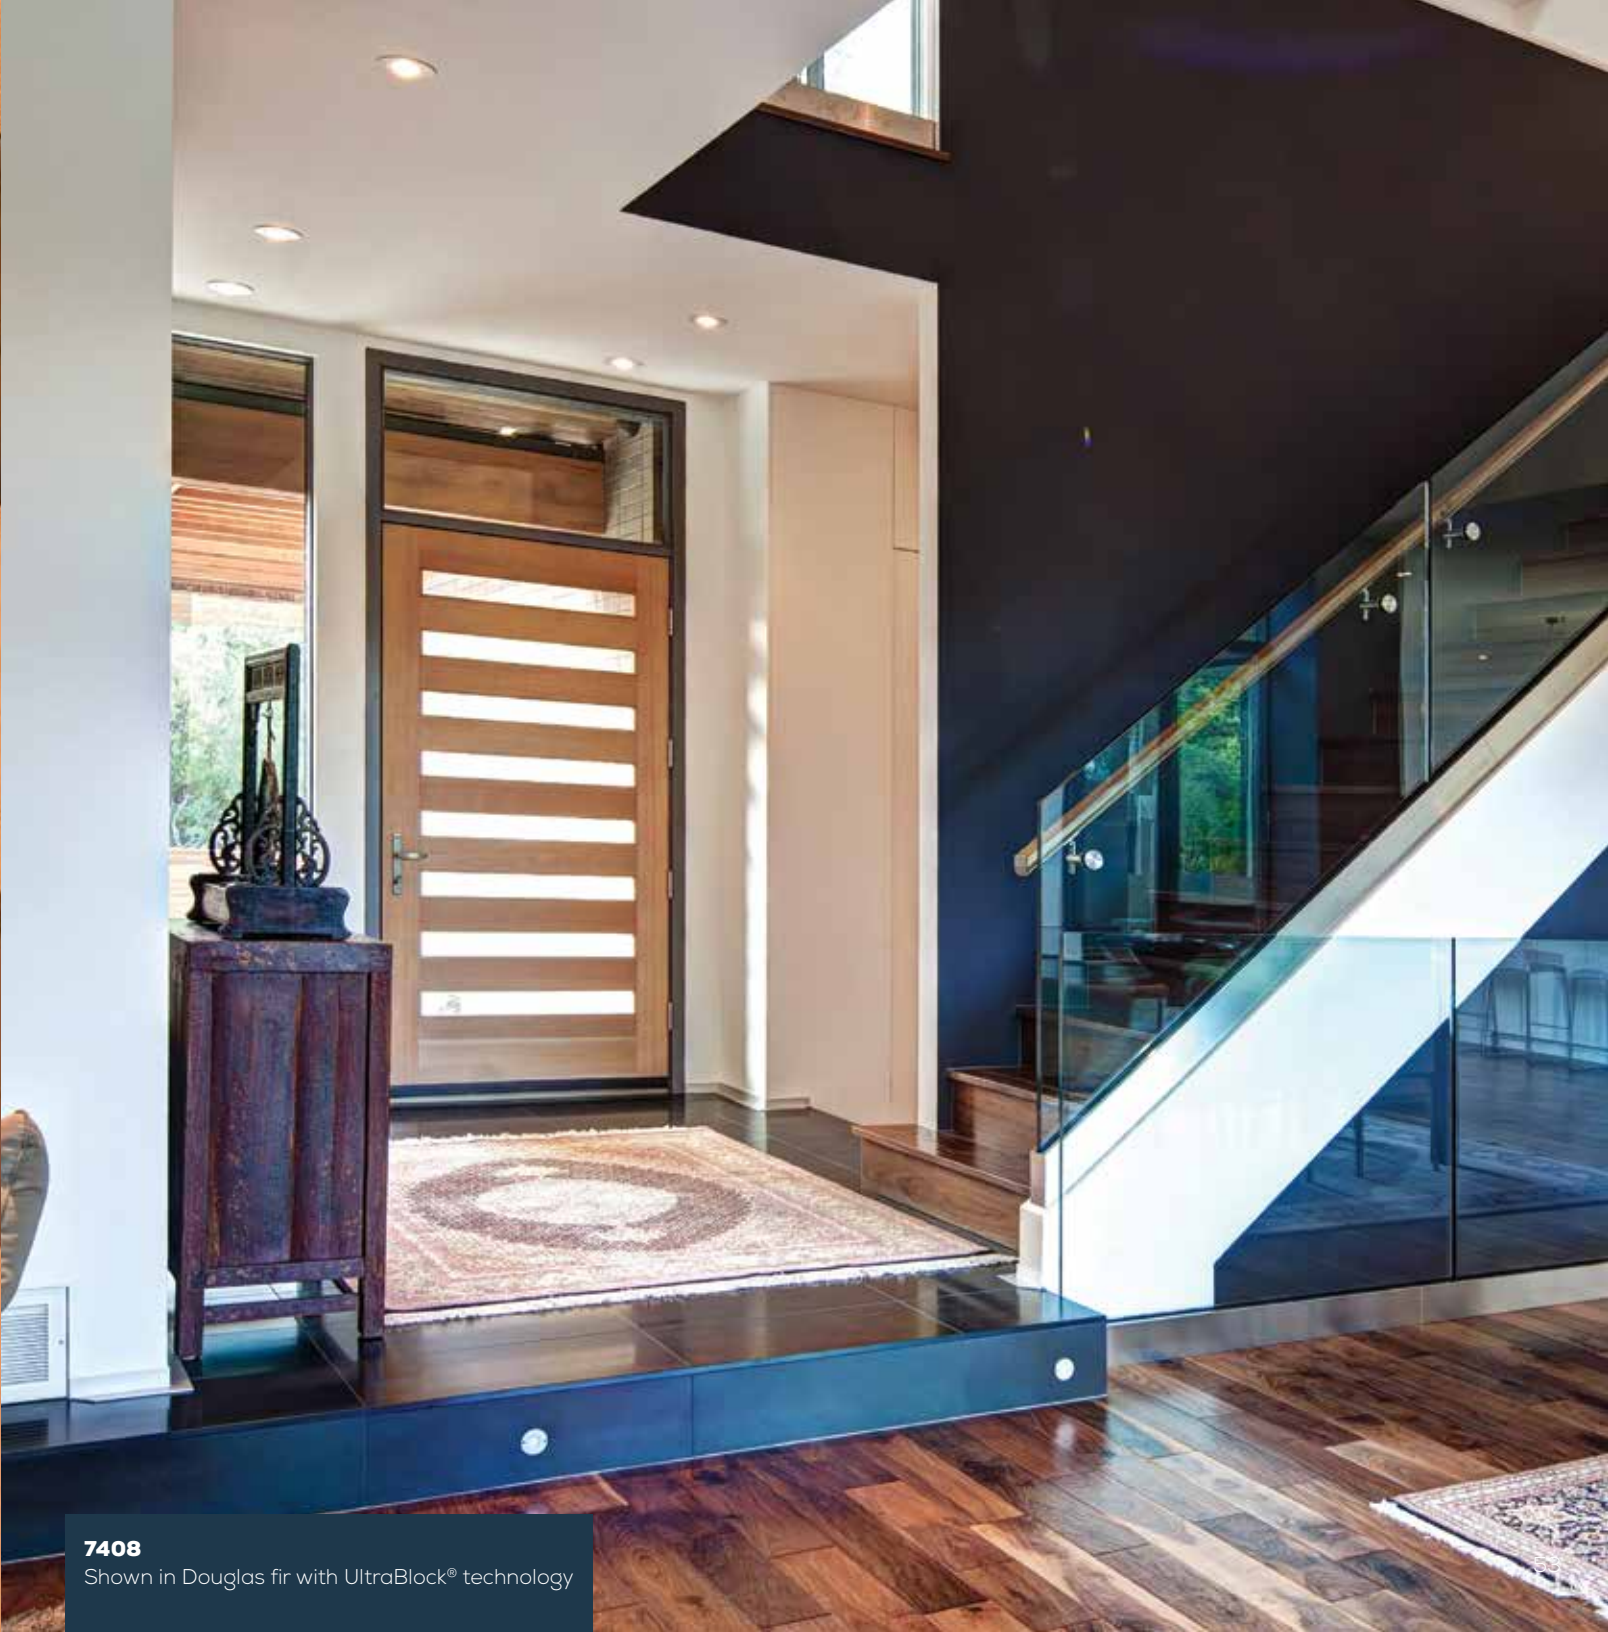

7408

Shown in Douglas fir with UltraBlock® technology