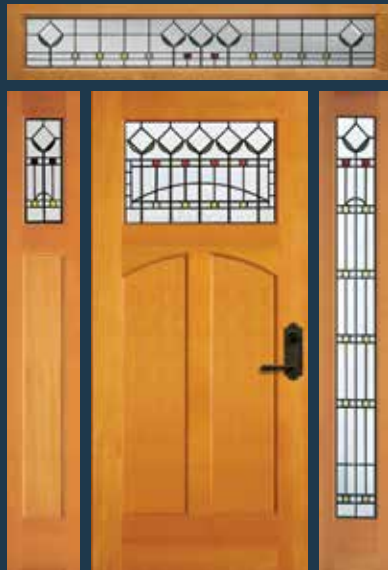

NORTHWEST GARDEN® II

6992 door with optional arched rail, 6187 (left) and 6186 (right) sidelights, 6785 transom with black caming. Privacy Rating 9.