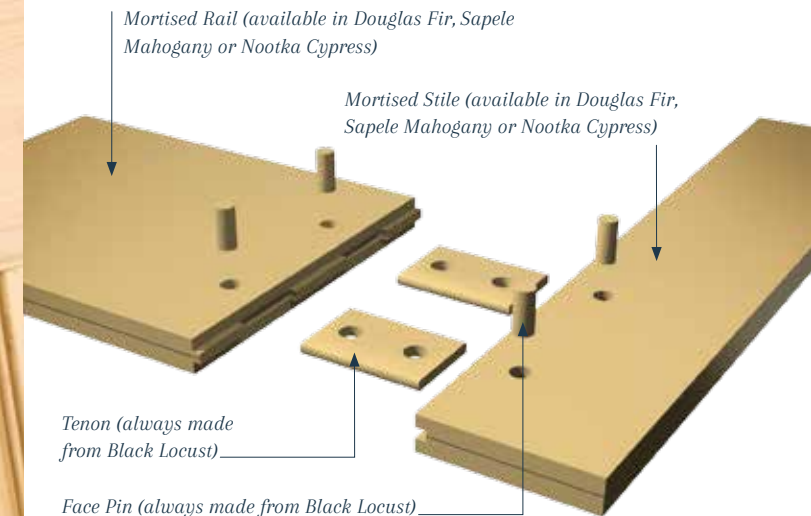

EXTENDED WARRANTY

- 10-year warranty on doors made from Douglas Fir, Sapele Mahogany and Nootka Cypress
- No building overhang required

UNBEATABLE CONSTRUCTION

- Mortise-and-tenon joinery with face-driven pins
- Two-piece laminated stile-and-rail construction
- Divided lite doors made with SDL construction
- Design pressure ratings of DP50