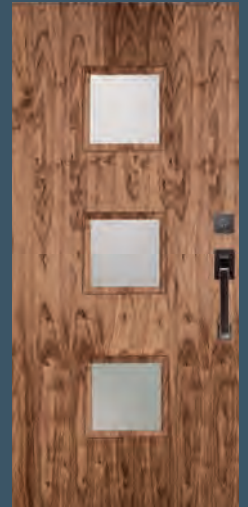

SHAKER FLUSH (OPTIONAL)

49902* IG

49912* IG

49903* IG
with optional sable
glass. Privacy Rating 9

49913* IG

49906 IG
Shown in walnut

49905 IG

49907 IG
with optional sea
spray glass. Privacy
Rating 5

49908* IG
with optional white
lamine glass.
Privacy Rating 10

49918* IG

49909 IG
Shown in cherry

DOORS INCLUDE THESE OPTIONS (SEE SIMPSONDOOR.COM/OPTIONS):

ANY
WOOD

ANY
SIZE

ANY
GLASS

ULTRA
BLOCK®