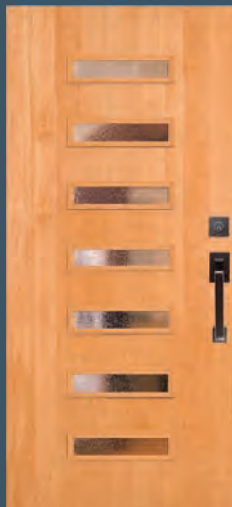

SHAKER FLUSH (OPTIONAL)

49902* IG

49912* IG

49903* IG
with optional sable
glass. Privacy Rating 9

49913* IG

49906 IG
Shown in walnut

49905 IG

49907 IG
with optional sea
spray glass. Privacy
Rating 5