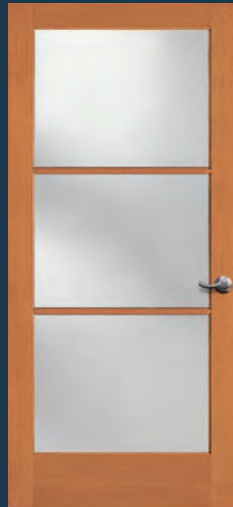

DOOR PROFILES

Doors with Glass

OVOLO STICKING (STANDARD)

SHAKER STICKING (OPTION)

DOOR PROFILE

Panel Doors

700 SERIES (STANDARD)

282
with optional
shaker sticking