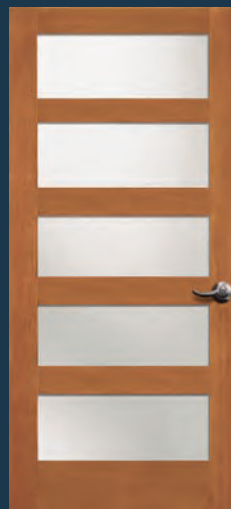

DOOR PROFILES

Doors with Glass

OVOLO STICKING (STANDARD)

SHAKER STICKING (OPTION)

DOOR PROFILE

Panel Doors

700 SERIES (STANDARD)

282
with optional
shaker sticking

1503

1504
with optional
mistlite glass.
Privacy Rating 8

1603
Features 7-1/2" rails,
with optional
shaker sticking

1643
Features 4-1/2" rails,
with optional
shaker sticking

1604
Features 7-1/2" rails, with
optional shaker sticking and
rooftop glass.
Privacy Rating 8

ANY DOOR. **ANY GLASS.**
Shown with optional Rooftop Glass.

1605
Features 7-1/2" rails.
Shown in sapele
mahogany with optional
shaker sticking

1645
Features 4-1/2" rails,
with optional
shaker sticking

4931
with optional
shaker sticking