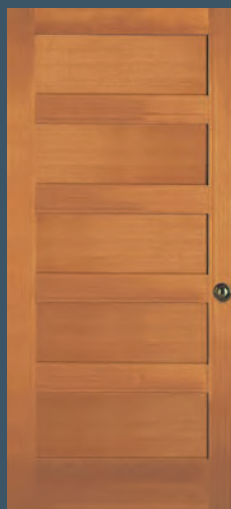

DOOR PROFILES

Doors with Glass

SDL WITH OVOLO STICKING (STANDARD)

SDL WITH SHAKER STICKING (OPTION)

DOOR PROFILE

Panel Doors

70700 SERIES (STANDARD)

70755 SH FP

7408

Shown in Douglas fir with optional shaker sticking
and UltraBlock® technology