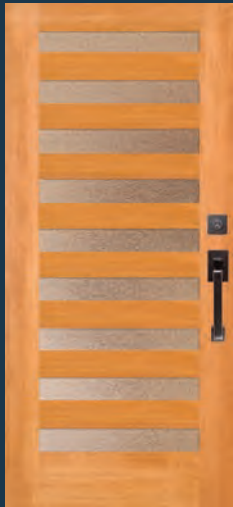

7408 IG

with 7818 sidelight and optional
shaker sticking
Option: 1608 SG

DOORS INCLUDE THESE OPTIONS (SEE SIMPSONDOOR.COM/OPTIONS):

GLASS TASTE TEST

Visualize how various types of glass create unique looks and privacy levels.

DOORMAGINATION.COM

DOOR PROFILE

SHAKER STICKING (OPTION)

YOUR DOOR. YOUR GLASS.
simpsondoor.com/tastetest

7409 IG
with 7819 sidelight and optional P-516 glass and shaker sticking.
Privacy Rating 9
Option: 1609 SG