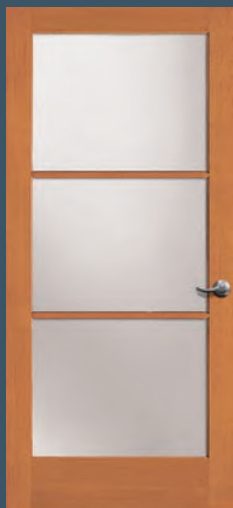

SDL WITH OVOLO STICKING (STANDARD)

SDL WITH SHAKER STICKING (OPTION)

DOOR PROFILE

Panel Doors

70700 SERIES (STANDARD)

7002 IG
with optional white
laminate glass and
shaker sticking.
Privacy Rating 10

37103 IG
Option: 1503 SG