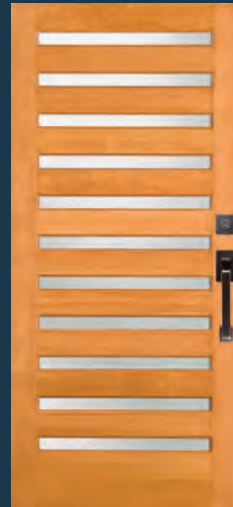

7408 IG

with 7818 sidelight and optional
shaker sticking
Option: 1608 SG

DOORS INCLUDE THESE OPTIONS (SEE SIMPSONDOOR.COM/OPTIONS):

GLASS TASTE TEST

Visualize how various types of glass create unique looks and privacy levels.

DOORMAGINATION.COM

DOOR PROFILE

SHAKER STICKING (OPTION)

YOUR DOOR. YOUR GLASS.
simpsondoor.com/tastetest

7409 IG
with 7819 sidelight and optional P-516 glass and shaker sticking.
Privacy Rating 9
Option: 1609 SG