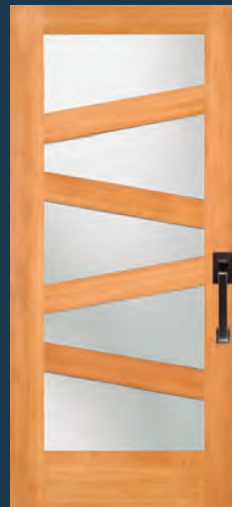

4947* IG
with optional shaker sticking
Option: 4931 SG

*As viewed from exterior of home.