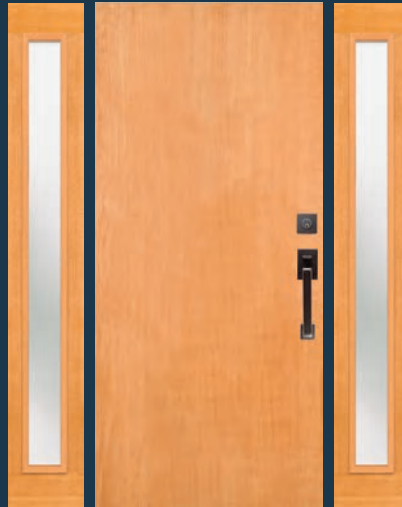

49900
with 49910 sidelights

49901* IG
Shown in sapele mahogany

49904* IG
Shown in maple

49914* IG

49911* IG

7405

Shown in cherry with 7815 sidelight with optional screen dot glass, shaker sticking and UltraBlock® technology