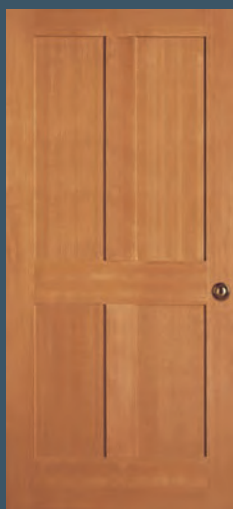

DOOR PROFILES

Doors with Glass

SDL WITH OVOLO STICKING (STANDARD)

SDL WITH SHAKER STICKING (OPTION)

DOOR PROFILE

Panel Doors

70700 SERIES (STANDARD)

70744 SH FP

7408

Shown in Douglas fir with optional shaker sticking
and UltraBlock® technology