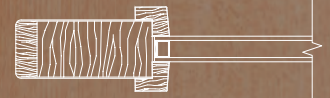

DOOR PROFILES

RAISED L MOULDING (STANDARD)

SHAKER FLUSH (OPTIONAL)