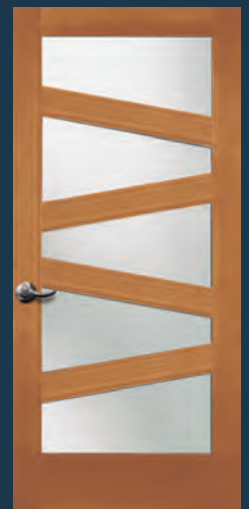

SHAKER FLUSH (OPTIONAL)

49902* IG

49912* IG

49903* IG
with optional sable
glass. Privacy Rating 9

49913* IG

49906 IG
Shown in walnut

49905 IG

49907 IG
with optional sea
spray glass. Privacy
Rating 5

DOOR PROFILES

Doors with Glass

OVOLO STICKING (STANDARD)

SHAKER STICKING (OPTION)

DOOR PROFILE

Panel Doors

700 SERIES (STANDARD)

282
with optional
shaker sticking

ANY DOOR. **ANY GLASS.**
Shown with optional Rooftop Glass.

1605
Features 7-1/2" rails.
Shown in sapele
mahogany with optional
shaker sticking

1645
Features 4-1/2" rails,
with optional
shaker sticking

4931
with optional
shaker sticking