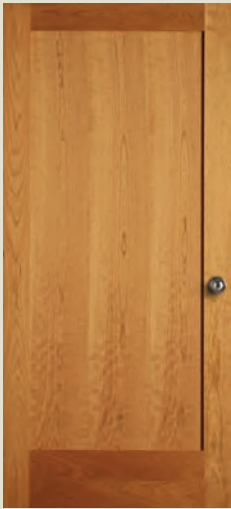

IDEA GALLERY

Enjoy a sampling of our doors to spark your imagination.

DOORMAGINATION.COM

INTERIOR DOORS

720 SH FP
Shown in cherry