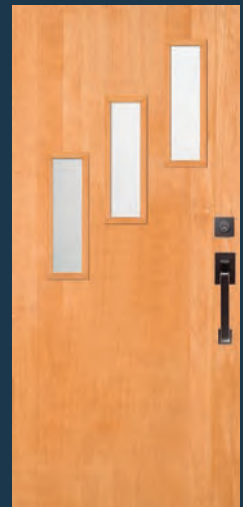

49900
with 49910 sidelights

49901* IG
Shown in sapele mahogany

49904* IG
Shown in maple

49914* IG

49911* IG

7405

Shown in cherry with 7815 sidelight with optional screen dot glass, shaker sticking and UltraBlock® technology