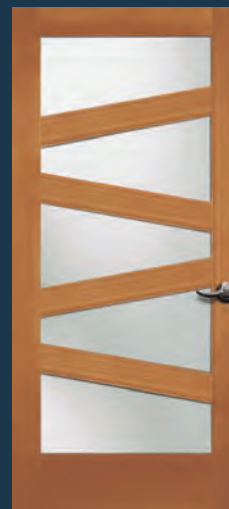

SHAKER FLUSH (OPTIONAL)

49902* IG

49912* IG

49903* IG
with optional sable
glass. Privacy Rating 9

49913* IG

49906 IG
Shown in walnut

49905 IG

49907 IG
with optional sea
spray glass. Privacy
Rating 5

DOOR PROFILES

Doors with Glass

OVOLO STICKING (STANDARD)

SHAKER STICKING (OPTION)

DOOR PROFILE

Panel Doors

700 SERIES (STANDARD)

282
with optional
shaker sticking

1503

1504
with optional
mistlite glass.
Privacy Rating 8

1603
Features 7-1/2" rails,
with optional
shaker sticking

1643
Features 4-1/2" rails,
with optional
shaker sticking

1604
Features 7-1/2" rails, with
optional shaker sticking and
rooftop glass.
Privacy Rating 8

ANY DOOR. **ANY GLASS.**
Shown with optional Rooftop Glass.

1605
Features 7-1/2" rails.
Shown in sapele
mahogany with optional
shaker sticking

1645
Features 4-1/2" rails,
with optional
shaker sticking

4931
with optional
shaker sticking