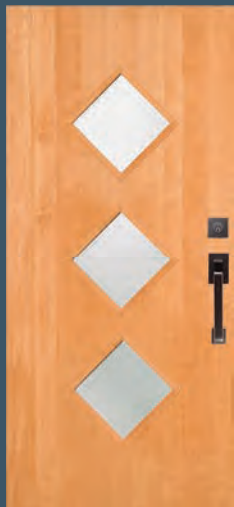

SHAKER FLUSH (OPTIONAL)

49902* IG

49912* IG

49903* IG
with optional sable
glass. Privacy Rating 9

49913* IG

49906 IG
Shown in walnut

49905 IG

49907 IG
with optional sea
spray glass. Privacy
Rating 5