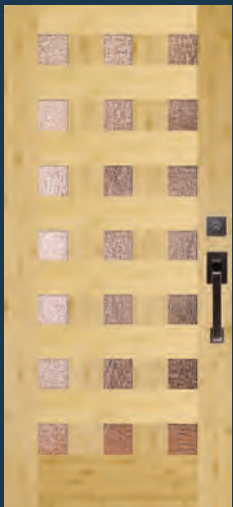

7409 IG
with 7819 sidelight and optional P-516 glass and shaker sticking.
Privacy Rating 9
Option: 1609 SG

7421 IG
Shown in bamboo with optional rooftop glass and shaker sticking.
Privacy Rating 8
Option: 1621 SG

TEST DRIVE YOUR DOOR
simpsondoor.com/testdrive