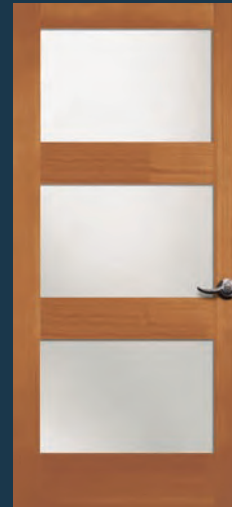

1603
Features 7-1/2" rails,
with optional
shaker sticking