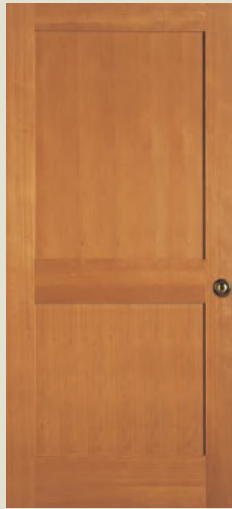

IDEA GALLERY

Enjoy a sampling of our doors to spark your imagination.

DOORMAGINATION.COM

INTERIOR DOORS

782 SH FP

DOORS INCLUDE THESE OPTIONS (SEE SIMPSONDOOR.COM/OPTIONS):

ANY WOOD	ANY SIZE	ANY GLASS	PRIVACY RATING	SHAKER STICKING	FLAT PANEL

This brochure represents a small sample of the doors Simpson offers. To see all Simpson doors, ask your Simpson authorized dealer for our current *Inspiration at Your Door*® Ideabook or visit simpsondoor.com