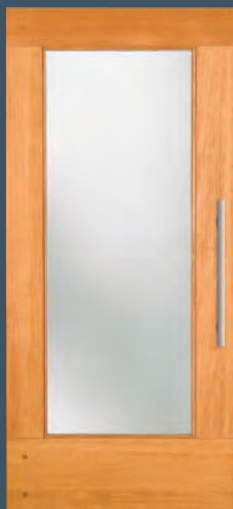

4975* IG

4925* IG

4974 (LEFT), 4977 (RIGHT)

Shown in Douglas fir with optional rooftop glass. Privacy Rating 8

DOOR PROFILE

GROOVE DETAIL

4974* IG
with optional quatro
glass. Privacy Rating 6

4977* IG