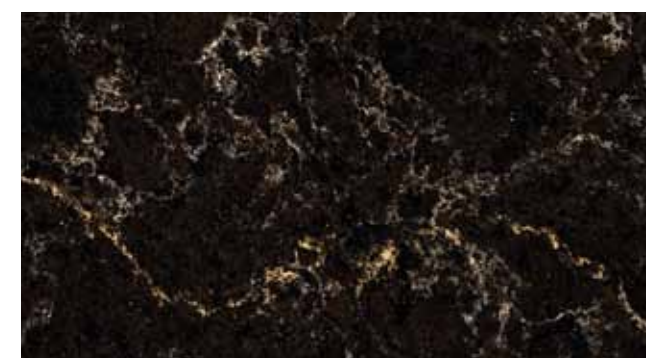

Shitake 4230

Lagos Blue 4350

Coastal Grey 6003

Clamshell 4130

Buttermilk 4220

Raven 4120

Woodlands 6338

Sleek Concrete 4003