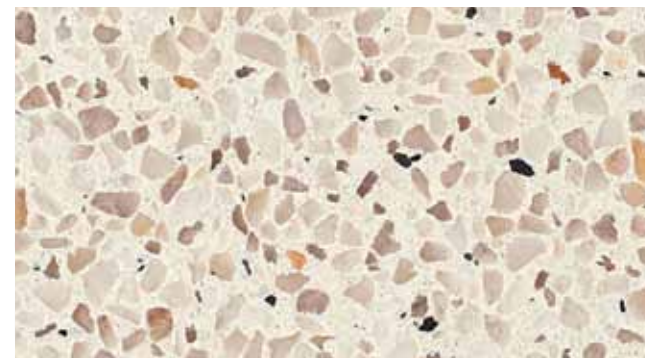

Blizzard  
2141

Mocha  
2370

Nougat  
6600

Red Shimmer  
3452

Eggshell  
3141

Concrete  
2003

Oyster  
9601

\*Available in polished and honed finishes.  Contains recycled material. Shade and graining of actual product may vary from printed sample.