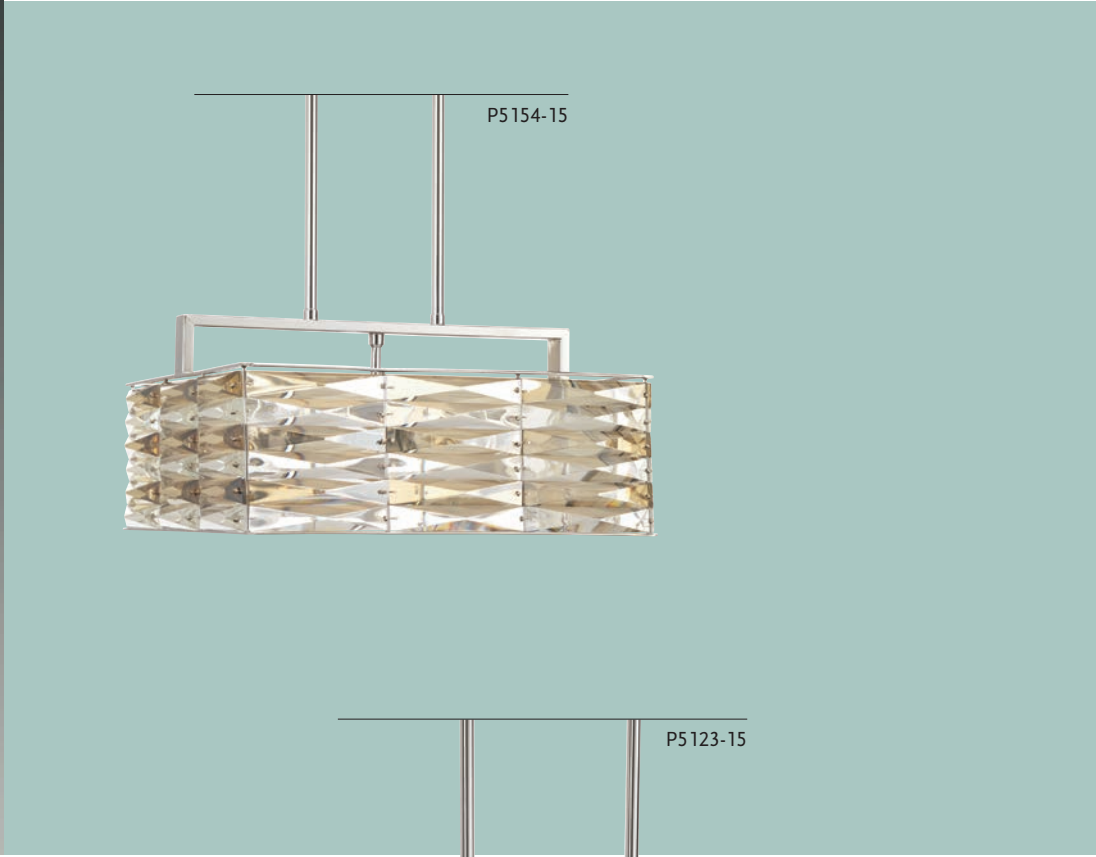

Shown: P5157-15 pendant and P7134-15 wall sconce.

* Includes one 6", four 12" stems and 6 links of chain.

** Includes two 6", eight 12" stems and 2 sets of 6 links of chain.

WITH ALTERNATING CLEAR AND CHAMPAGNE TINTED K9 GLASS ACCENTS, THE POINTE CELEBRATES THE ELEMENT OF SPARKLE THROUGH A SOPHISTICATED AND GLAMOROUS DESIGN. A VARIETY OF FIXTURES CAN BE INTERMINGLED WITHIN THE SAME ENVIRONMENT FOR A CREATIVELY MODERN AND ELEGANT EFFECT.

P5192-15

P5185-15

P5043-15

P7134-15

Bath & Vanity

pg 376

See pages 298-301 for accessories, including additional chain and stems, stem kits, shades and more.

THE POINTE