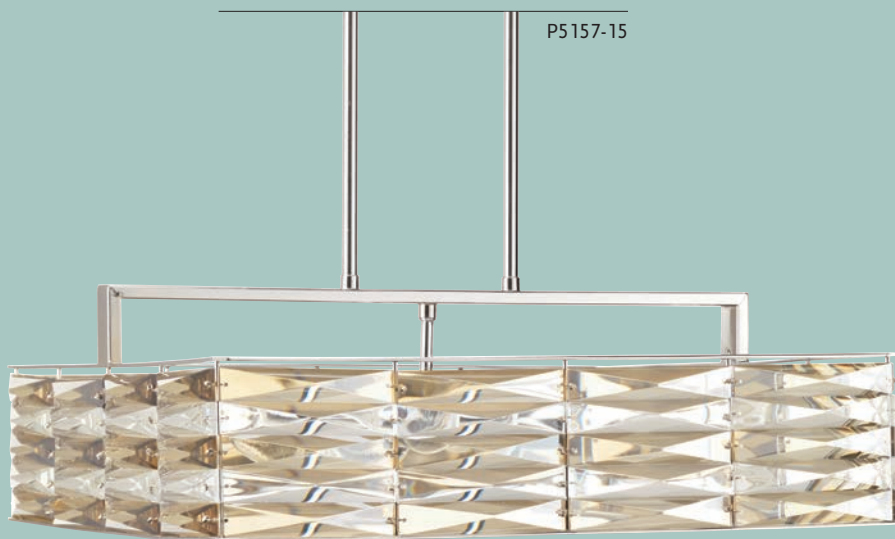

Shown: P5157-15 pendant and P7134-15 wall sconce.

* Includes one 6", four 12" stems and 6 links of chain.

** Includes two 6", eight 12" stems and 2 sets of 6 links of chain.

WITH ALTERNATING CLEAR AND CHAMPAGNE TINTED K9 GLASS ACCENTS, THE POINTE CELEBRATES THE ELEMENT OF SPARKLE THROUGH A SOPHISTICATED AND GLAMOROUS DESIGN. A VARIETY OF FIXTURES CAN BE INTERMINGLED WITHIN THE SAME ENVIRONMENT FOR A CREATIVELY MODERN AND ELEGANT EFFECT.

P5192-15

P5185-15

P5043-15

P7134-15

Bath & Vanity

pg 376

See pages 298-301 for accessories, including additional chain and stems, stem kits, shades and more.

THE POINTE

FOUR-LIGHT PENDANT**
P5123-15 Polished Chrome
Size: 29-5/8" L., 6-1/8" W., 7-3/4" ht.
Overall ht. w/stem 74"; wire 180".
Lamps: Four candelabra base lamps, 60w max.

FIVE-LIGHT SQUARE PENDANT**
P5154-15 Polished Chrome
Size: 15-1/2" sq., 7-3/4" ht.
Overall ht. w/stem 74"; wire 180".
Lamps: Five candelabra base lamps, 60w max.

* Includes one 6", four 12" stems and 6 links of chain.

** Includes two 6", eight 12" stems and 2 sets of 6 links of chain.

WITH ALTERNATING CLEAR AND CHAMPAGNE TINTED K9 GLASS ACCENTS, THE POINTE CELEBRATES THE ELEMENT OF SPARKLE THROUGH A SOPHISTICATED AND GLAMOROUS DESIGN. A VARIETY OF FIXTURES CAN BE INTERMINGLED WITHIN THE SAME ENVIRONMENT FOR A CREATIVELY MODERN AND ELEGANT EFFECT. AVAILABLE IN A POLISHED CHROME FINISH.