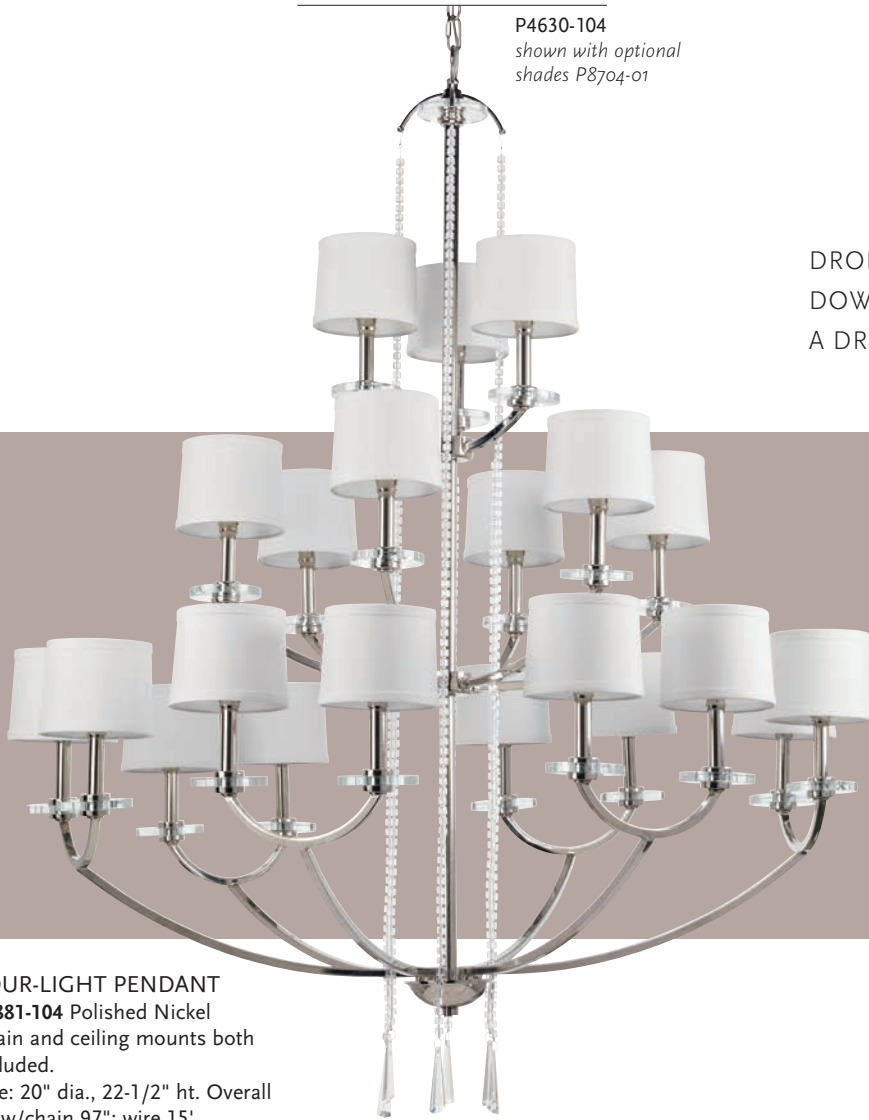

P4630-104
shown with optional
shades P8704-01

DROPS OF OPULENT BEADS CASCADE
DOWN SLEEK CURVED ARMS, FORMING
A DRAMATIC WATERFALL EFFECT.