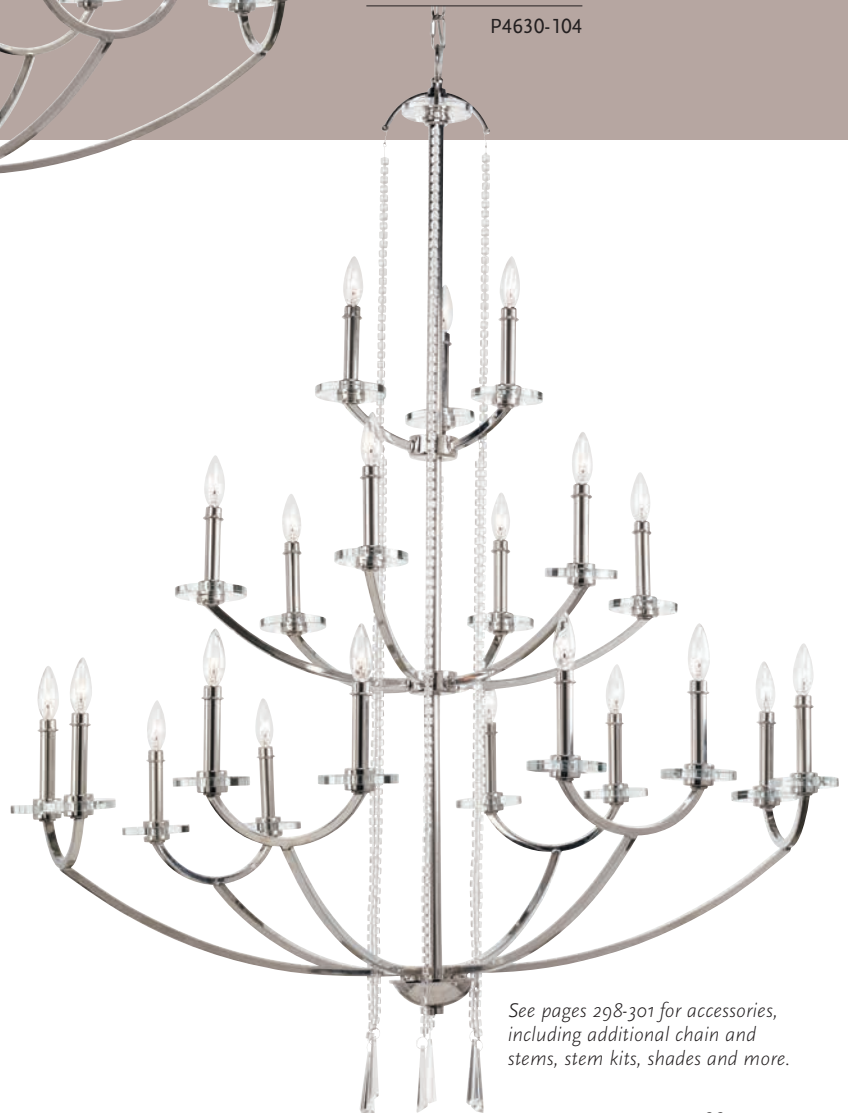

P4431-104

See pages 298-301 for accessories,
including additional chain and
stems, stem kits, shades and more.

Nissé

P4630-104
shown with optional
shades P8704-01

DROPS OF OPULENT BEADS CASCADE
DOWN SLEEK CURVED ARMS, FORMING
A DRAMATIC WATERFALL EFFECT.

P4630-104

FOUR-LIGHT PENDANT

P3881-104 Polished Nickel
Chain and ceiling mounts both
included.

Size: 20" dia., 22-1/2" ht. Overall
ht. w/chain 97"; wire 15'.

Lamps: Four candelabra base
lamps, each 60w max.